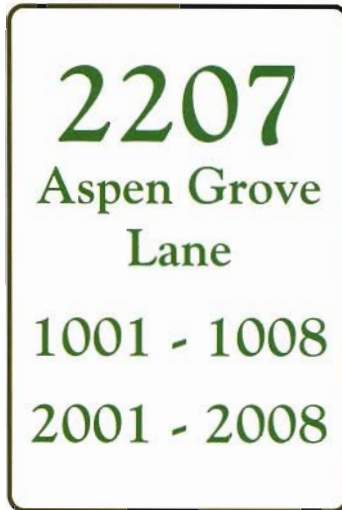

Building Numbers/Miscellaneous Signs

APT6A