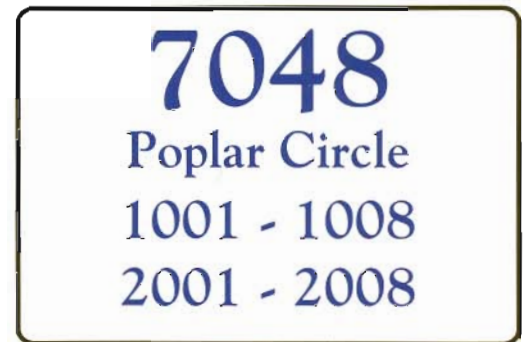

Building Numbers/Miscellaneous Signs

APT6C

24" X 18" Aluminum Vertical

Available in: One Color Text with White Background
or One Color Text with Color Background.
With or Without Border.

18" X 24" Aluminum Horizontal

Available in: One Color Text with
White Background or One Color Text
with Color Background. With or
Without Border.

Call today for installation and color options.