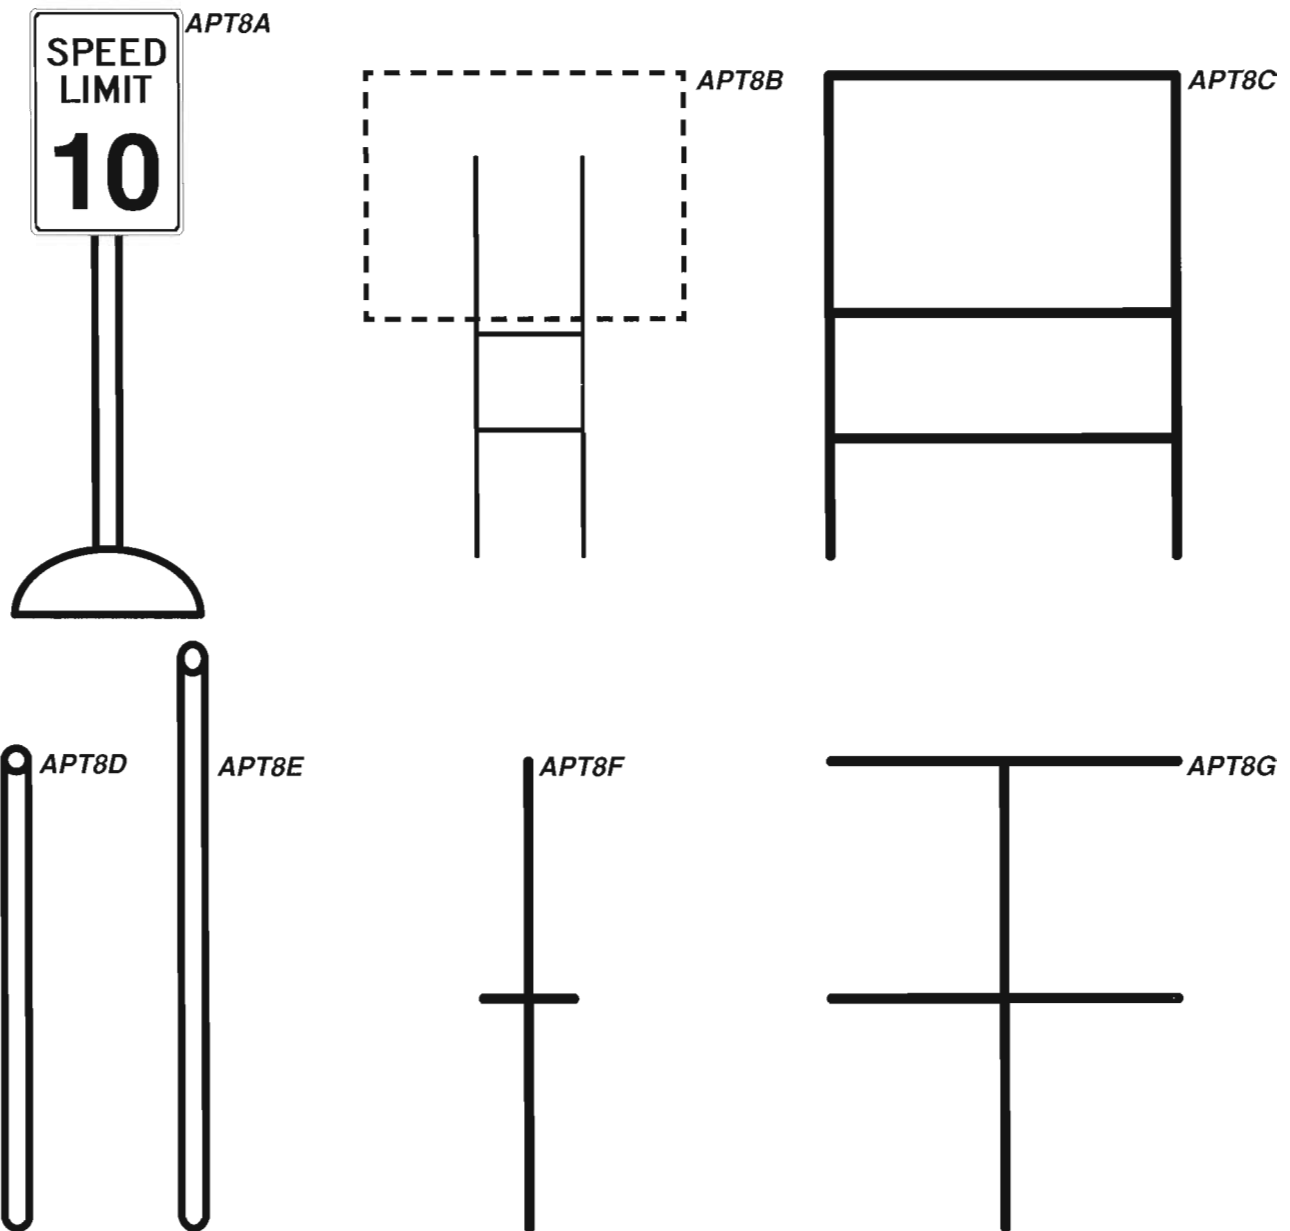

# Sign & Banner Hardware

**APT8A - Pole with Base (sign not included)**

**APT8B - H-Frame (used with coroplast bandit signs)**

**APT8C - Angle Iron Frame (18" X 24" and 24" X 36")**

**APT8D - 6 ft. Tubular Post with Brackets**