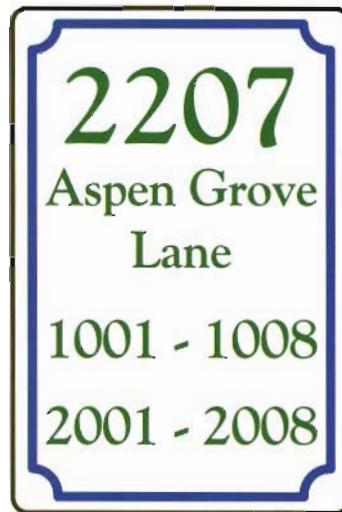

Building Numbers/Miscellaneous Signs

APT6B

24" X 18" Aluminum Vertical

Available in: One Color Text with White Background
or One Color Text with Color Background.
With or Without Border.

18" X 24" Aluminum Horizontal

Available in: One Color Text with
White Background or One Color Text
with Color Background. With or
Without Border.

Call today for installation and color options.